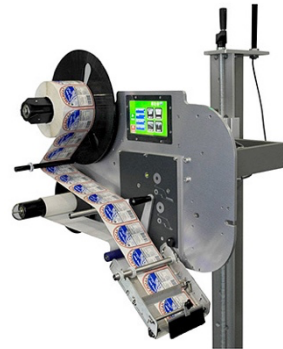

PRO PAC
PROFESSIONAL PACKAGING SYSTEMS

Contact
Our Packaging Experts
solutions@propac.com
888-318-0083

Little David Labeling Equipment

Reliable systems to label any or multiple box panels

Little David Print-and-ApPLY Labelers

High-speed print-and-apply labeler single and dual tamp labels the front, rear, side, top, bottom panels and corner-wrap.

Little David Label Applicators

Heavy-duty single-tamp, dual tamp, and corner-wrap labelers. Wipe-on labels can be oriented for top, side or bottom labeling.