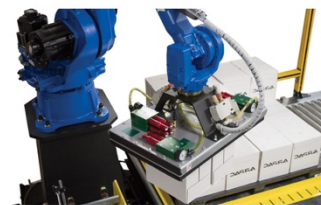

Pearson RPC Robotic Palletizer

Custom solution
for specific project
requirements and
plant layouts.

Arpac Arbot Robotic Palletizer

Efficient solution for
loading cases, trays,
bags and other
products.

Arpac Arbot-LT Robotic Palletizer

Multi-axis robot and
vacuum plate gripper
handles one or two
cases at a time.

Highly Flexible Reliable Operation

Handle products, form desired pallet patterns and layer tight stacks

For more information, call us at 888-318-0083 and visit ProPac.com