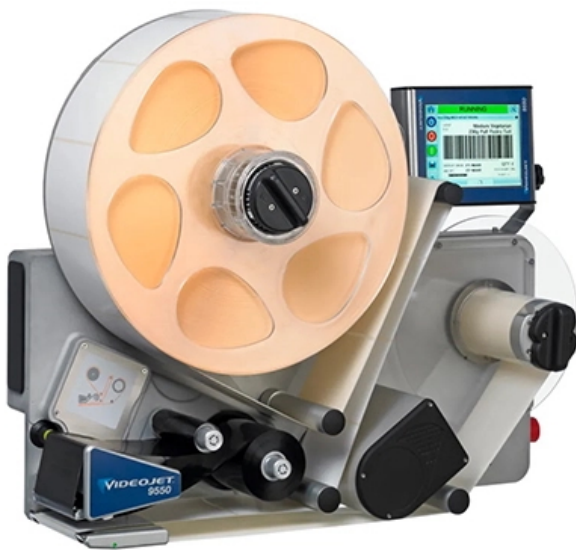

PRO PAC

PROFESSIONAL PACKAGING SYSTEMS

Contact

Our Packaging Experts
solutions@propac.com

888-318-0083

Video 9550 Print & Apply Labeler

Form, pack, seal, print and label in a single efficient system

Built-In Productivity

- Up to 150 labels per minute
- Direct apply never misses a label

Code Assurance

- Software ensures correct coding
- Database minimizes errors

Simple Usability

- Direct apply eliminates label jams
- Fast label and ribbon changes