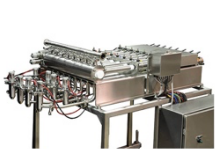

PRO PAC

PROFESSIONAL PACKAGING SYSTEMS

Contact

Our Packaging Experts

solutions@propac.com

888-318-0083

Inline Filling Systems Bottle Fillers & Cappers

Liquid filling packaging equipment for a fully-integrated line

- Wide range of machines; cleaning, filling, capping, labeling, coding, accumulating
- Perfectly fill bottles, jars, pails, and drums with variety of liquids
- Specially built machines handle corrosive liquids in hazardous environments

Broad Range of Filling Equipment

Piston, peristaltic, servo-pump, gravity, overflow & other systems

For more information, call us at 888-318-0083 and visit ProPac.com