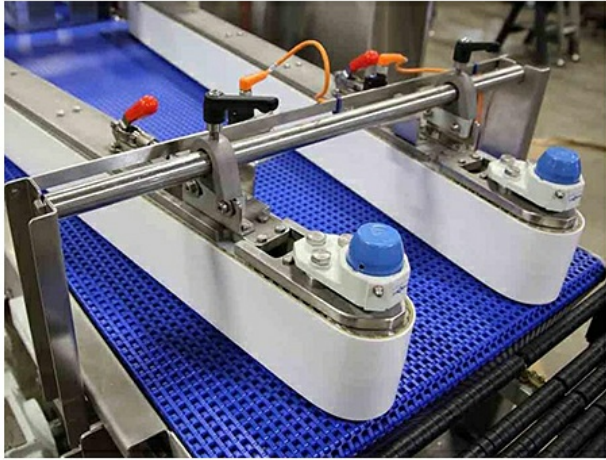

## At a Glance

- Wide range of flexible and fixed product guides
- Adjustable, side, overhead, UHMW, stainless steel, and powered
- Guides can also be installed within the actual conveyor surface

## Move Your Products as Needed Over the Conveyor Surface

Shuttleworth produces a range of flexible and fixed product guides designed to perfectly guide products as required by the application.

Adjustable side and overhead guides can be made of UHMW and stainless steel. Powered guides provide a bit more drive through the guide. Guides also allow for multi-lane travel and conveyance.