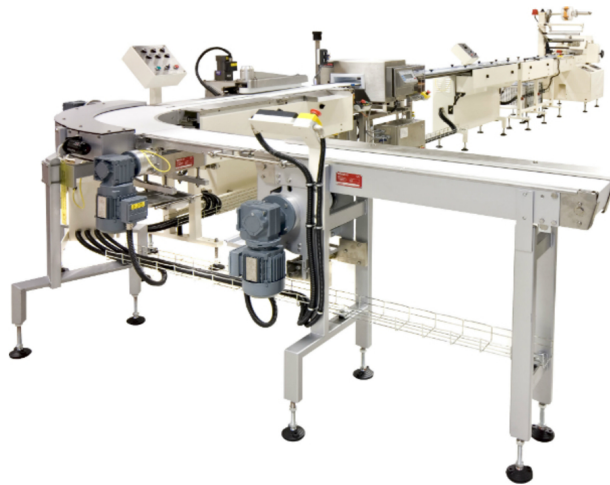

At a Glance

- Infeed conveyor to receive enrobed bars from production
- 90 degree and bar orientation conveyors
- Metal detector
- Phase feeder and seam crimp plate cooling

Buy your [flow wrapping film](#) from Pro Pac, and get a discount on this Redpack flow wrapper!

Quickly Feed, Metal Detect, and Wrap Health Bars Directly from Production

This system has an infeed conveyor to receive enrobed bars from the production feed, 90 degree and bar orientation conveyors, metal detector, phase feeder, and seam crimp plate cooling.