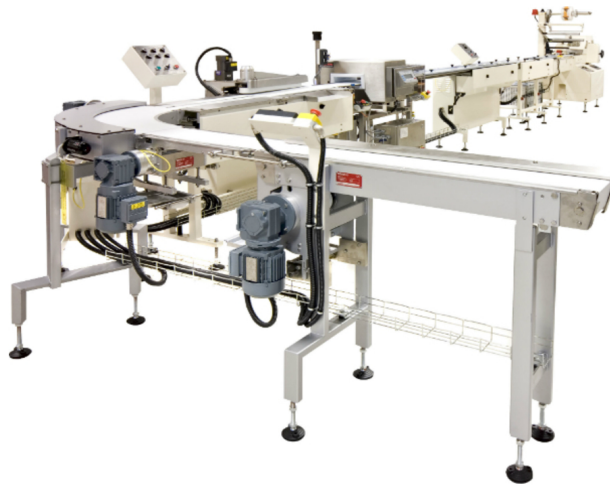

At a Glance

- Infeed conveyor to receive enrobed bars from production
- 90 degree and bar orientation conveyors
- Metal detector
- Phase feeder and seam crimp plate cooling

Pricing

Call us at **888-318-0083**

Quickly Feed, Metal Detect, and Wrap Health Bars Directly from Production

This system has an infeed conveyor to receive enrobed bars from the production feed, 90 degree and bar orientation conveyors, metal detector, phase feeder, and seam crimp plate cooling.